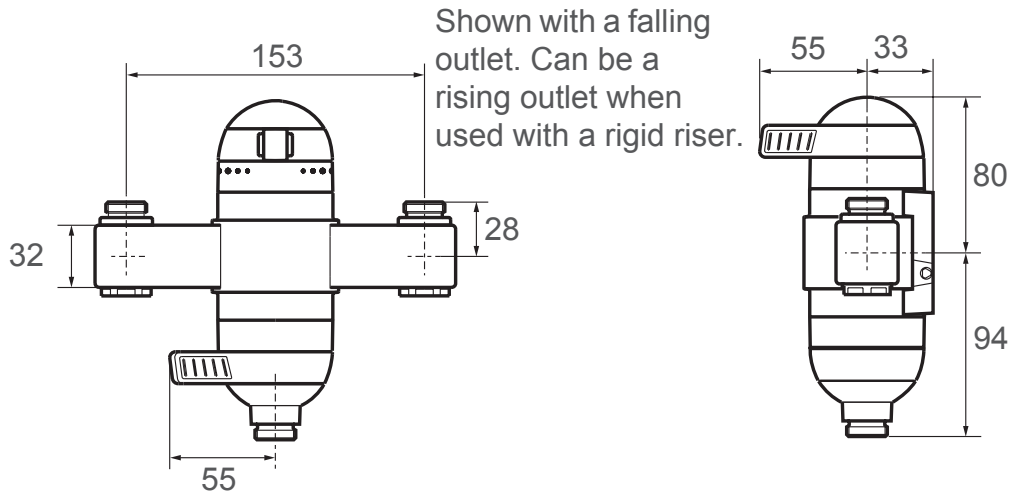

Dimensions (mm)

Rada er-s 310 fittings