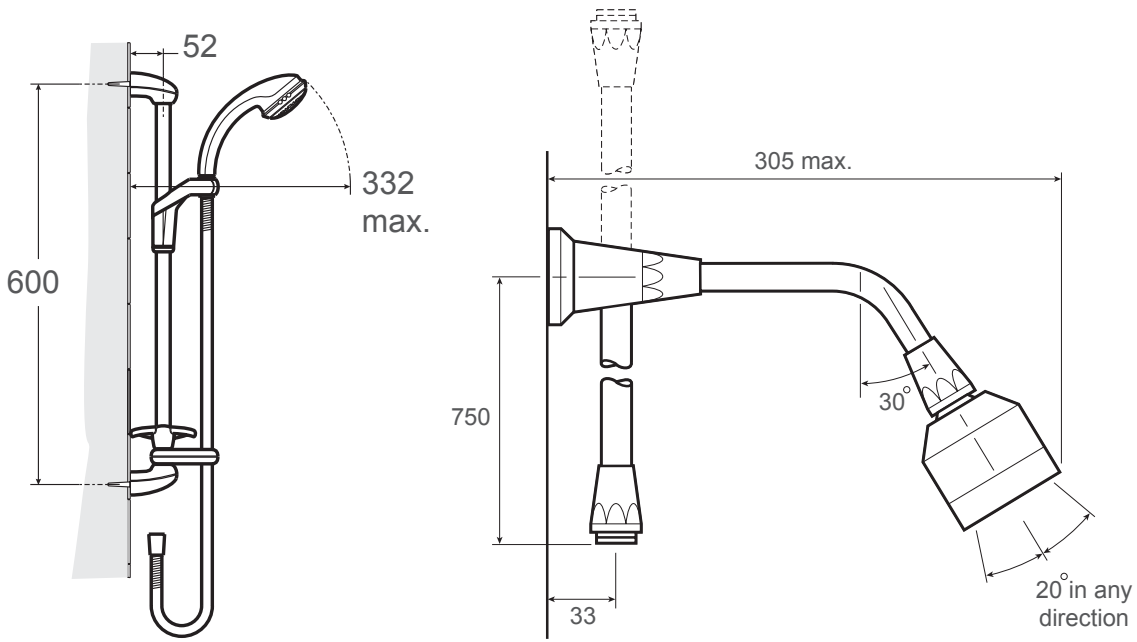

Dimensions (mm)

Rada er-s 310 fittings