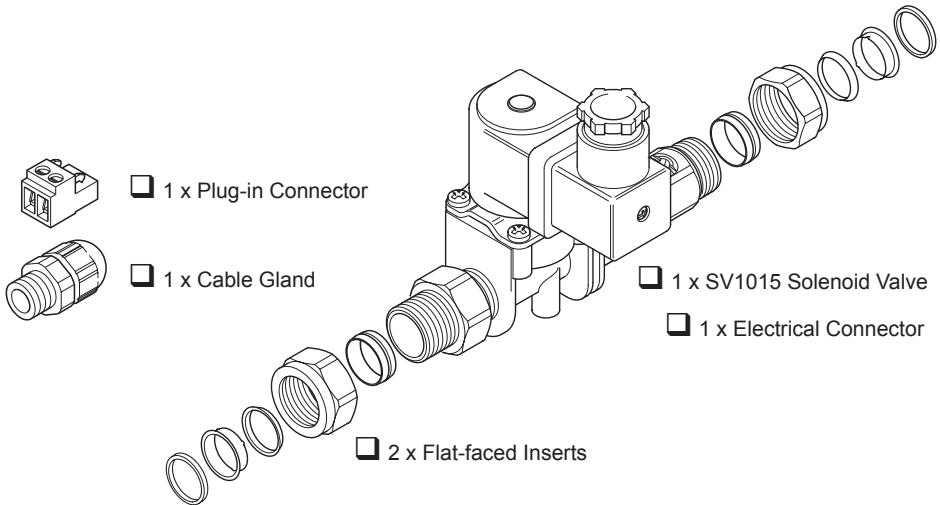

## Rada SV1015 Solenoid Valve

Tick the appropriate boxes to familiarise yourself with the part names and to confirm that the parts are included.

**Important!** For details of Installation, Commissioning, Fault Diagnosis, Maintenance and Spare Parts, refer to the 'Rada Pulse Electronic Washroom' Product Manual.