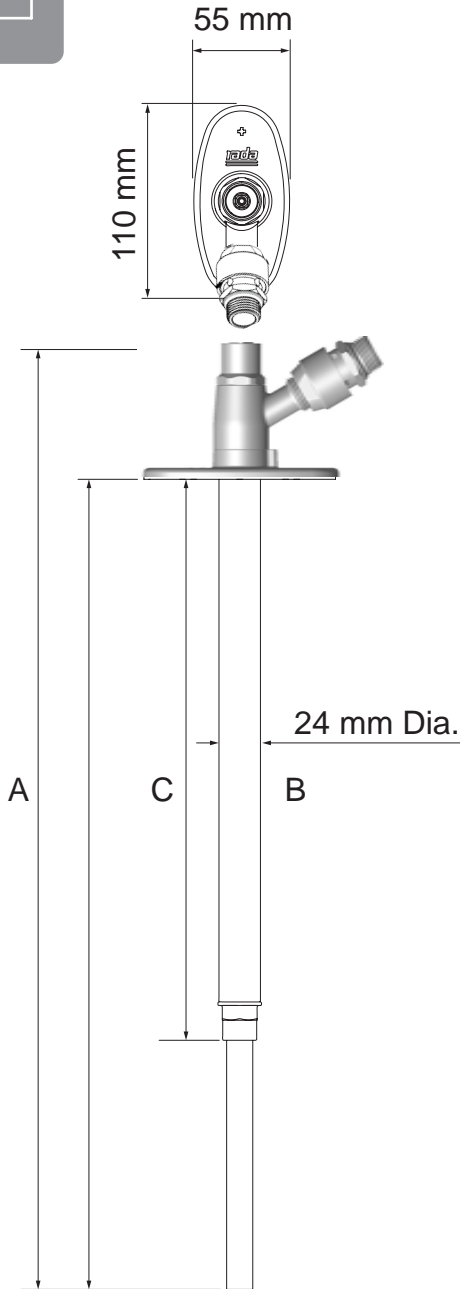

Rada FP1-201	
200	mm
A	482
B	407
C	222

Rada FP1-301	
300	mm
A	582
B	507
C	322

en**General**

Make sure that the item is installed by a competent installer.

Shut off the main water supply.

Observe all local plumbing and building codes.