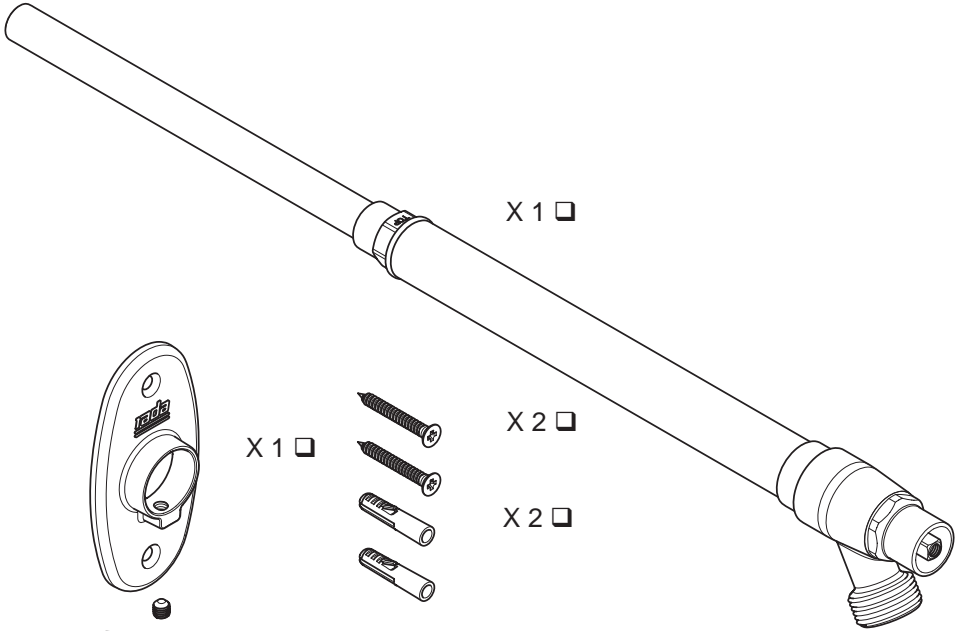

X 1 □

X 2 □

X 2 □

X 1 □

X 1 □

X 1 □

X 1 □

X 1 □

X 1 □

X 1 □