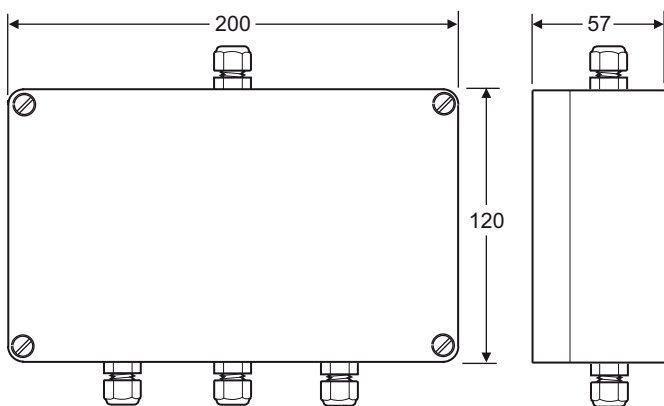

**Specify as: Rada Pulse Relay Box (2.1495.044)**

For use with the Rada Pulse Washroom Control Box to provide three switched relays for operation of pumps, lights and fans.

Dimensions (mm)

TECHNICAL SPECIFICATION