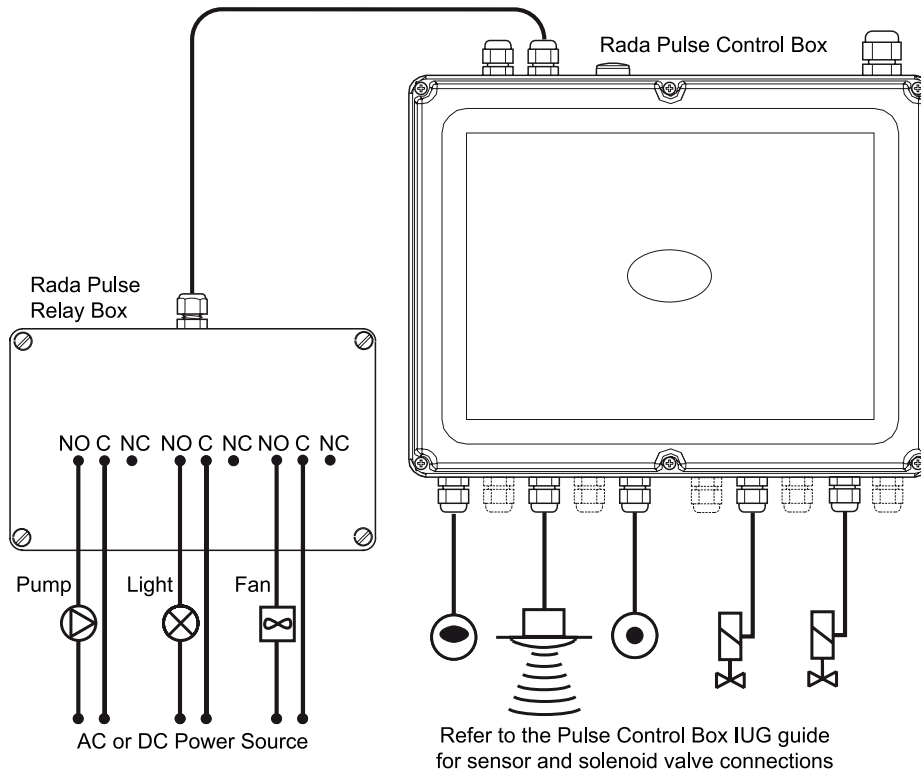

TECHNICAL SPECIFICATION

Description

The Rada Pulse Relay Box is designed to be connected to the auxiliary outputs of the Rada Pulse Control Box. It provides three switched relays which enable the Rada Pulse system to be used in conjunction with equipment such as pumps, lights and fans. All three relay outputs are protected by fuses.

Approvals

Designed, manufactured and supported in accordance with accredited BS EN ISO 9001:2008 Quality Management Systems and BS EN ISO 14001:2004 Environmental Management Systems. Complies with all relevant directives for CE marking.

Electrical Specification

- Output Fuses: 5 AT
- Auxiliary Inputs (from Rada Control Box): 10 mA 12 V AC
- Fan Relay Output: Fused at 5 A max. 42 V AC, 10 A potential free alarm contact
- Light Relay Output: Fused at 5 A max. 42 V AC, 10 A potential free alarm contact
- Pump Relay Output: Fused at 5 A max. 42 V AC, 10 A potential free alarm contact
- Ambient Temperature Range: 0 - 40 °C
- Maximum Humidity: 80% at 25 °C
- Box: Sealed to IP24

Wiring Diagram

Kohler Mira Limited
Cromwell Road, Cheltenham
Gloucestershire, GL52 5EP

Specification Enquiries
Tel: 0844 571 1777, Fax: 0844 472 3076
Email: rada_technical@mirashowers.com
www.radacontrols.com

Rada is a registered trademark of Kohler Mira Limited.
The company reserves the right to alter product specification without notice.
© January 2012 Kohler Mira Limited. All rights reserved.
No part of this document, or any accompanying document, may be reproduced or transmitted in any form or by any means, including photocopying or electronically, without the permission of Kohler Mira Limited.

A **KOHLER** COMPANY

FM 14648