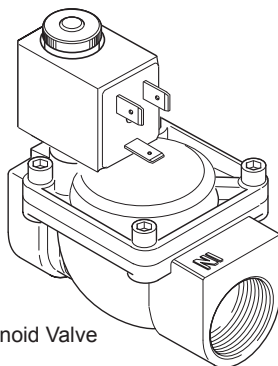

## Rada SV2022 Solenoid Valve

- Tick the appropriate boxes to familiarise yourself with the part names and to confirm that the parts are included.

1 x Plug-in Connector

1 x Cable Gland

1 x SV2022 Solenoid Valve