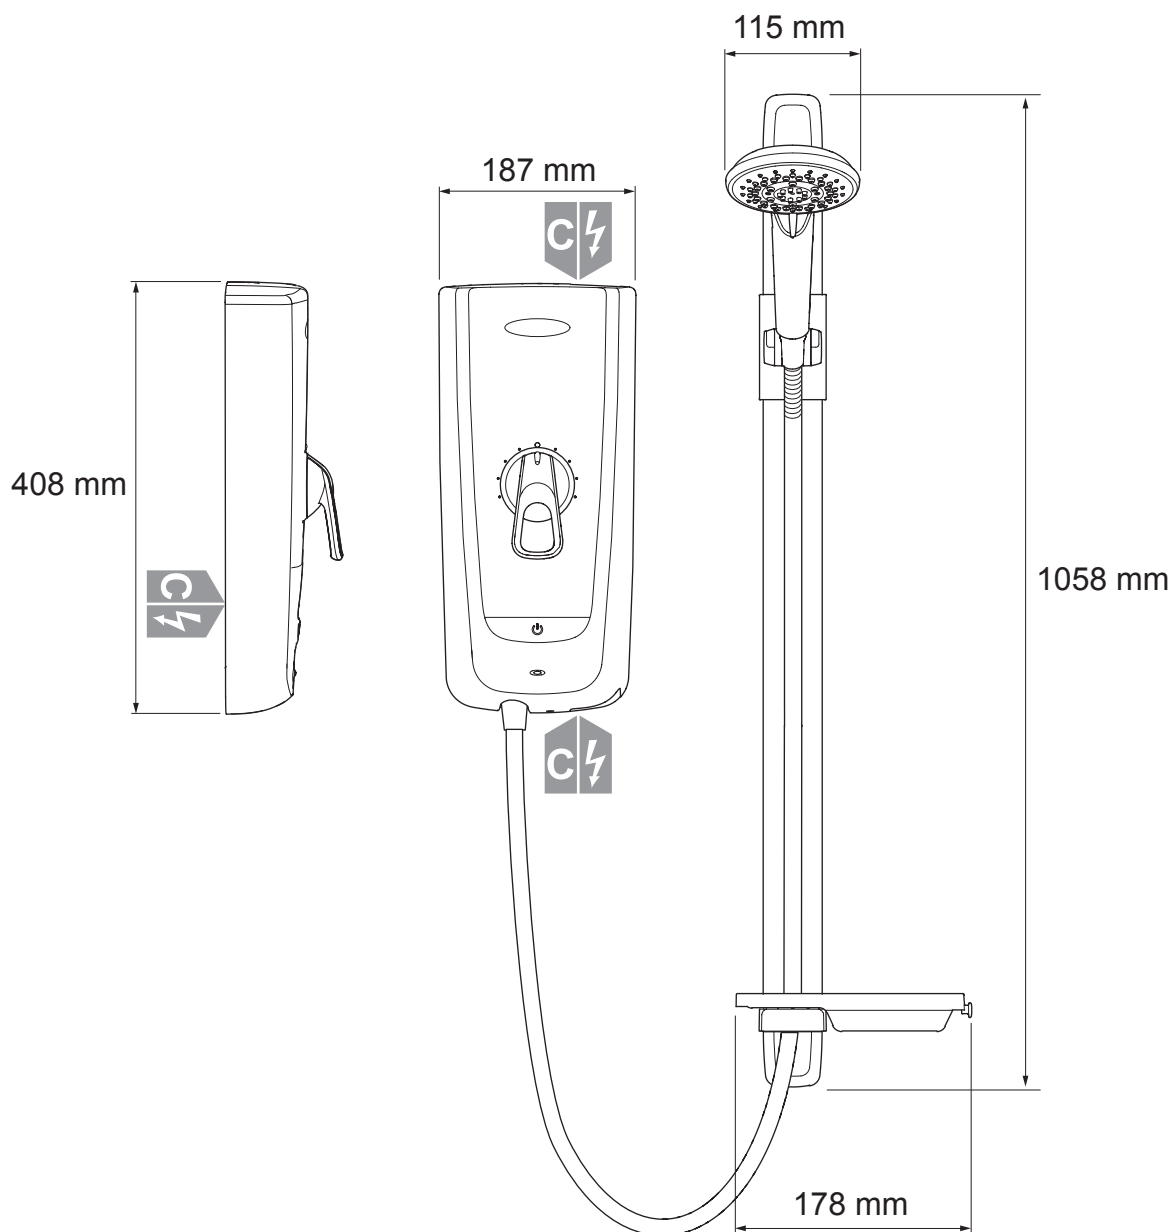

# Mira Advance Flex Extra 8.7kW

Electric Shower

1.1785.005

To download other resources, and for more information and advice on our products just visit:  
[www.mirashowers.co.uk](http://www.mirashowers.co.uk)