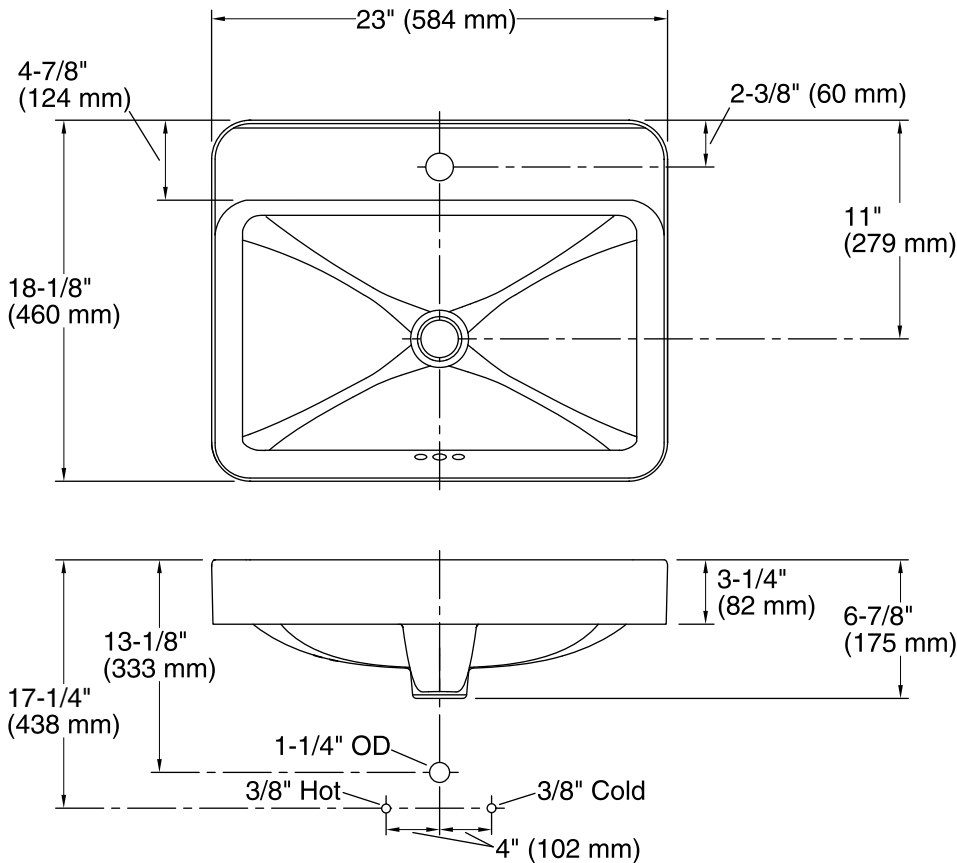

Features

- Vitreous china.
- Above-counter.
- Rectangular basin with a contemporary design.
- With overflow.
- Single faucet hole.
- 23" (584 mm) x 18-1/8" (460 mm)

ADA

Codes/Standards

ASME A112.19.2/CSA B45.1
ADA
ICC/ANSI A117.1

Technical Information

All product dimensions are nominal.

Bowl configuration:	Single
Installation:	Above-counter
Bowl area (Only)	Length: 22" (559 mm) Width: 13-1/4" (337 mm) Water depth: 3-3/4" (95 mm)
Number of deck holes:	1
Faucet hole(s):	1-3/8" (35 mm)
Drain hole:	1-3/8" (35 mm)
Template:	1144641-7, required, included

Notes

Install this product according to the installation instructions.

Choose a faucet that will provide adequate clearance and will direct the water stream to the center of the bathroom sink.

NOTICE: Countertop manufacturer or cutter must use the cut-out template provided with the product or a current one provided by Kohler Co. (call 1-800-4KOHLER). Kohler Co. is not responsible for cut-out errors when incorrect cut-out template is used.