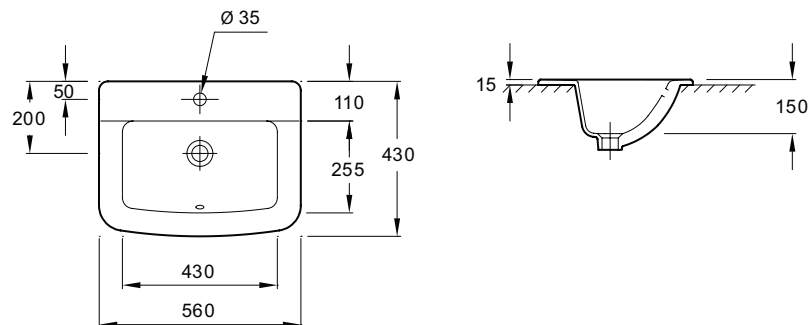

Panache 560 mm inset vanity basin

17159W

Product Description: Panache 560 mm inset vanity basin,
1 tap hole

Product Dimensions: W560 x D430 mm

Colour/Finish: White

Material: Vitreous China

Product Weight (kg): 9

Dimensions (mm)

**Kohler UK**

Sales and Technical: +44 (0) 844 571 0048

Calls cost 7p per minute plus your phone company's access charge.

info@kohler.co.uk

www.KOHLER.co.uk

THE BOLD LOOK
OF **KOHLER**®