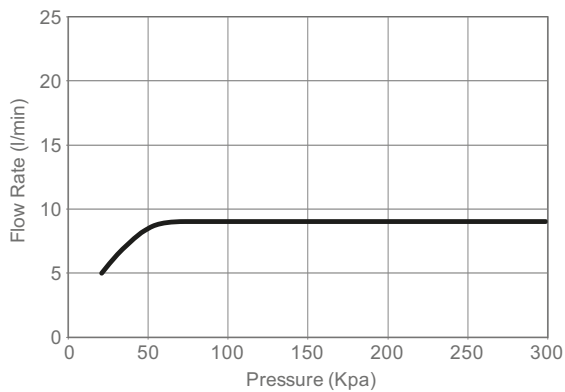

RADA SF1 10 BIV
SHOWER KIT - BUILT-IN VALVES

- Single mode removable spray plate
- Silicone nozzle mat – removable for cleaning
- 1.25 m smooth, easy-clean hose
- Easy one-handed height adjustment of hand shower
- 675 mm slide rail
- Wall connection with internal brass pipe
- 8 L/min flow regulator supplied

Flow Diagram

Handset only with no Flow regulator

Handset only with 8L/min Flow regulator fitted

Specify as:

Rada SF1 10 BIV (72960-CP)

Shower fittings kit with chrome hand shower, removable single mode spray plate, 1.25 m smooth hose, easy adjustable clamp bracket, hose retaining ring, wall connector and 675 mm slide rail.

Dimensions (mm)

TECHNICAL SPECIFICATION

Operation

Height of hand shower can be adjusted with one hand by lightly pressing on the clamp bracket lever control and moving up or down.

Approvals

WRAS
KIWA UK
KIWA NV - EN 1112 and EN 1113

Temperature

Maximum Hot Water – 60°C

Pressure Range

Minimum dynamic pressure: 0.2 bar
Maximum dynamic pressure: 3.0 bar

Connections

Wall connector to supply: 15mm Push Fit Connection
Wall connector to shower hose: 1/2" BSP