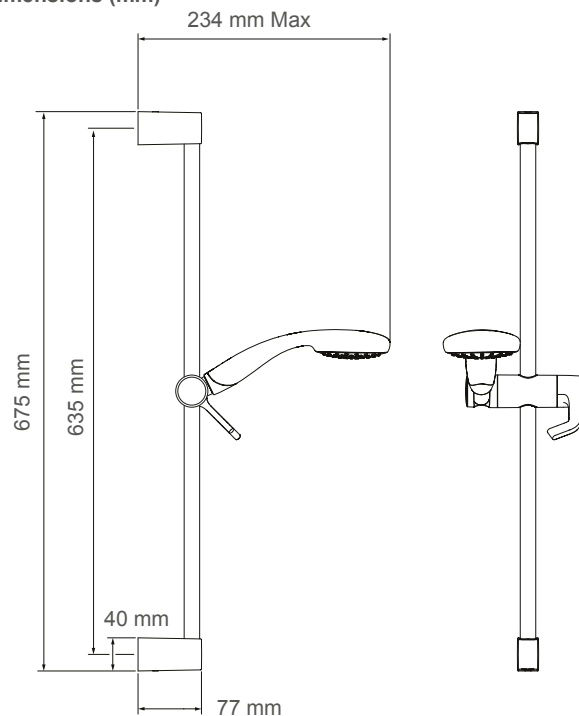

RADA SF1 10 BIV
SHOWER KIT - BUILT-IN VALVES

- Single mode removable spray plate
- Silicone nozzle mat – removable for cleaning
- 1.25 m smooth, easy-clean hose
- Easy one-handed height adjustment of hand shower
- 675 mm slide rail
- Wall connection with internal brass pipe
- 8 L/min flow regulator supplied

Flow Diagram

Handset only with no Flow regulator

Handset only with 8L/min Flow regulator fitted

Specify as:

Rada SF1 10 BIV (72960-CP)

Shower fittings kit with chrome hand shower, removable single mode spray plate, 1.25 m smooth hose, easy adjustable clamp bracket, hose retaining ring, wall connector and 675 mm slide rail.

Dimensions (mm)

TECHNICAL SPECIFICATION

Operation

Height of hand shower can be adjusted with one hand by lightly pressing on the clamp bracket lever control and moving up or down.

Approvals

WRAS
KIWA UK
KIWA NV - EN 1112 and EN 1113

Temperature

Maximum Hot Water – 60°C

Pressure Range

Minimum dynamic pressure: 0.2 bar
Maximum dynamic pressure: 3.0 bar

Connections

Wall connector to supply: 15mm Push Fit Connection
Wall connector to shower hose: 1/2" BSP