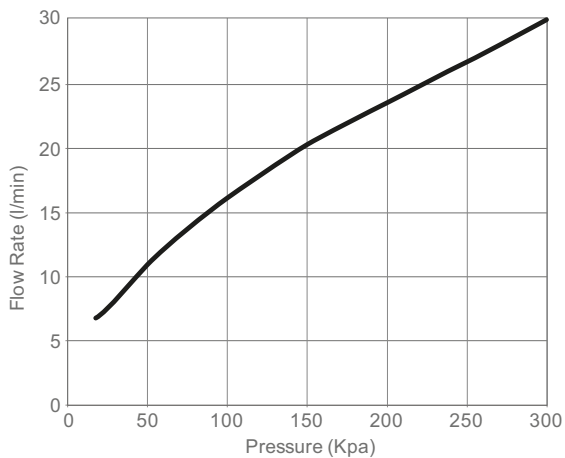

RADA SF1 10 BIV
SHOWER KIT - BUILT-IN VALVES

- Single mode removable spray plate
- Silicone nozzle mat – removable for cleaning
- 1.25 m smooth, easy-clean hose
- Easy one-handed height adjustment of hand shower
- 675 mm slide rail
- Wall connection with internal brass pipe
- 8 L/min flow regulator supplied

Flow Diagram

Handset only with no Flow regulator

Handset only with 8L/min Flow regulator fitted

Specify as:

Rada SF1 10 BIV (72960-CP)

Shower fittings kit with chrome hand shower, removable single mode spray plate, 1.25 m smooth hose, easy adjustable clamp bracket, hose retaining ring, wall connector and 675 mm slide rail.

Dimensions (mm)

TECHNICAL SPECIFICATION

Operation

Height of hand shower can be adjusted with one hand by lightly pressing on the clamp bracket lever control and moving up or down.

Approvals

WRAS
KIWA UK
KIWA NV - EN 1112 and EN 1113

Temperature

Maximum Hot Water – 60°C

Pressure Range

Minimum dynamic pressure: 0.2 bar
Maximum dynamic pressure: 3.0 bar

Connections

Wall connector to supply: 15mm Push Fit Connection
Wall connector to shower hose: 1/2" BSP