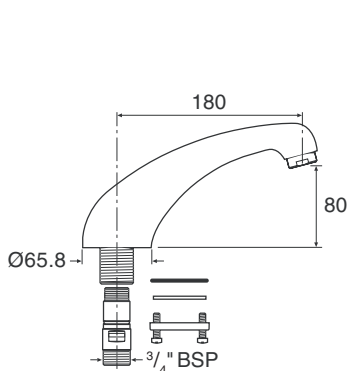

Rada SP T225 1.1503.735 Wall Mounted Bath Spout - Long.

A wall mounted bath spout with 225mm throw supplied complete with a flow straightener.

Rada SP Bidet 1.1503.736 Bidet Spout.

A deck mounted bidet spout for 'over the rim' delivery supplied with 5 l/min flow regulator.

Deck Mounted Bath Spout - Low

Deck Mounted Bath Spout

Wall Mounted Bath Spout - Short

Wall Mounted Bath Spout - Long

Bidet Spout

TECHNICAL SPECIFICATION

Installation and Maintenance

Please refer to the appropriate Product Manual.

Accessories

Adaptors are available for:

3/4" BSP to NPT adaptor, Part No: 2.1503.738 wall mounted spouts only.

Materials

Chrome plated brass.

Dimensions (mm)

Rada SP TD180, Part No. 1.1503.732

Rada SP THD200, Part No. 1.1503.733