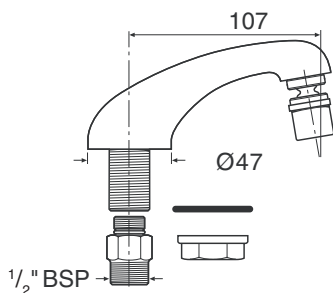

Rada SP Bidet, Part No. 1.1503.736

Kohler Mira Limited
Cromwell Road, Cheltenham
Gloucestershire, GL52 5EP

Specification Enquiries
Tel: 0844 571 1777, Fax: 0844 472 3076
Email: rada_technical@mirashowers.com
www.radacontrols.com

Rada is a registered trademark of Kohler Mira Limited.
The company reserves the right to alter product specification without notice.
© January 2012 Kohler Mira Limited. All rights reserved.
No part of this document, or any accompanying document, may be reproduced or transmitted in any form or by any means, including photocopying or electronically, without the permission of Kohler Mira Limited.

A **KOHLER** COMPANY

FM 14648