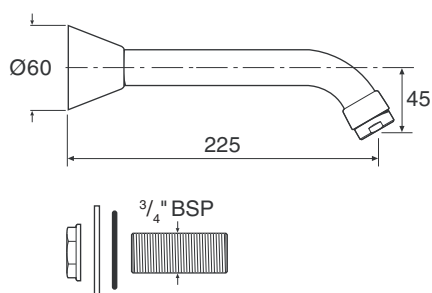

Rada SP T225, Part No. 1.1503.735