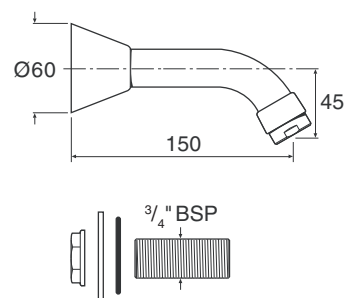

Rada SP T225 1.1503.735 Wall Mounted Bath Spout - Long.

A wall mounted bath spout with 225mm throw supplied complete with a flow straightener.

Rada SP Bidet 1.1503.736 Bidet Spout.

A deck mounted bidet spout for 'over the rim' delivery supplied with 5 l/min flow regulator.

Deck Mounted Bath Spout - Low

Deck Mounted Bath Spout

Wall Mounted Bath Spout - Short

Wall Mounted Bath Spout - Long

Bidet Spout

TECHNICAL SPECIFICATION

Installation and Maintenance

Please refer to the appropriate Product Manual.

Accessories

Adaptors are available for:

3/4" BSP to NPT adaptor, Part No: 2.1503.738 wall mounted spouts only.

Materials

Chrome plated brass.

Dimensions (mm)

Rada SP TD180, Part No. 1.1503.732

Rada SP THD200, Part No. 1.1503.733