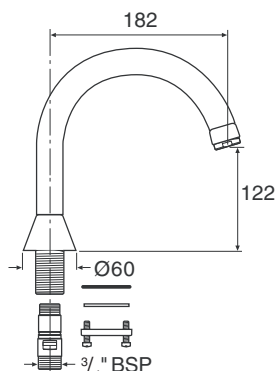

Rada SP T225 1.1503.735 Wall Mounted Bath Spout - Long.

A wall mounted bath spout with 225mm throw supplied complete with a flow straightener.

Rada SP Bidet 1.1503.736 Bidet Spout.

A deck mounted bidet spout for 'over the rim' delivery supplied with 5 l/min flow regulator.

Deck Mounted Bath Spout - Low

Deck Mounted Bath Spout

Wall Mounted Bath Spout - Short

Wall Mounted Bath Spout - Long

Bidet Spout

TECHNICAL SPECIFICATION

Installation and Maintenance

Please refer to the appropriate Product Manual.

Accessories

Adaptors are available for:

3/4" BSP to NPT adaptor, Part No: 2.1503.738 wall mounted spouts only.

Materials

Chrome plated brass.

Dimensions (mm)

Rada SP TD180, Part No. 1.1503.732

Rada SP THD200, Part No. 1.1503.733