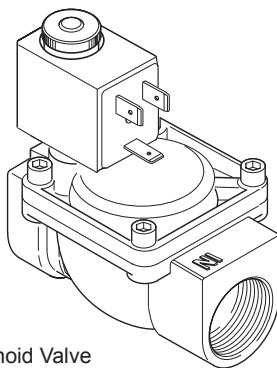

## Rada SV2028 Solenoid Valve

- Tick the appropriate boxes to familiarise yourself with the part names and to confirm that the parts are included.

1 x Plug-in Connector

1 x Cable Gland

1 x SV2028 Solenoid Valve

1 x Electrical Connector

**Important!** For details of Installation, Commissioning, Fault Diagnosis, Maintenance and Spare Parts, refer to the 'Rada Pulse Electronic Washroom' Product Manual.