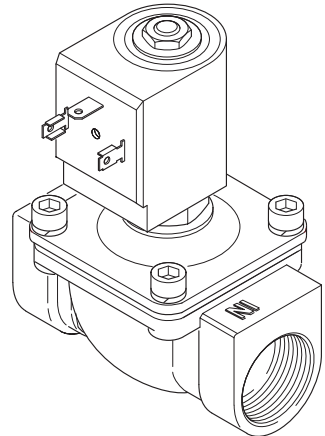

## Rada SV3022 Solenoid Valve

Tick the appropriate boxes to familiarise yourself with the part names and to confirm that the parts are included.

1 x Plug-in Connector

1 x Cable Gland

1 x Electrical Connector

1 x SV3022 Solenoid Valve

**Important!** For details of Installation, Commissioning, Fault Diagnosis, Maintenance and Spare Parts, refer to the '**Rada Pulse Electronic Washroom**' Product Manual.