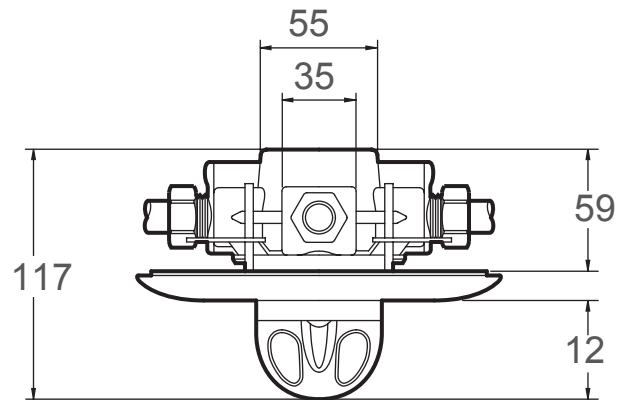

Dimensions (mm)

Rada bsr-s 300 fittings