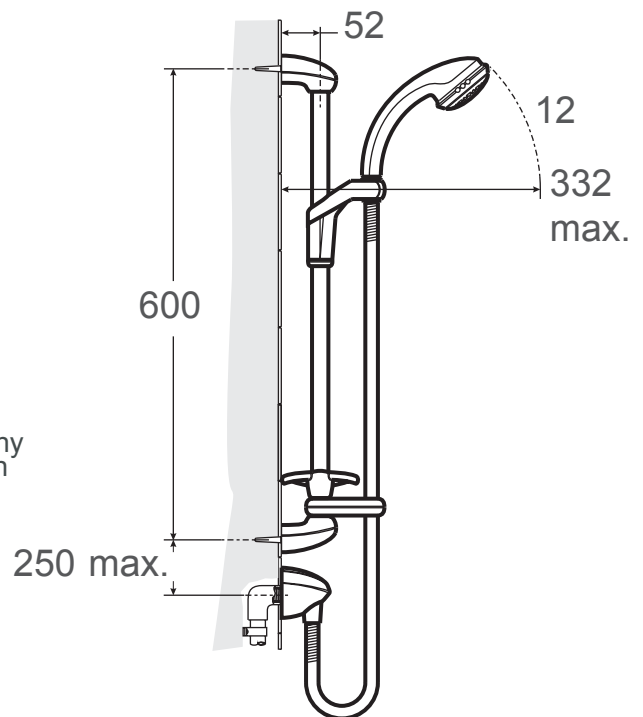

Dimensions (mm)

Rada bsr-s 300 fittings