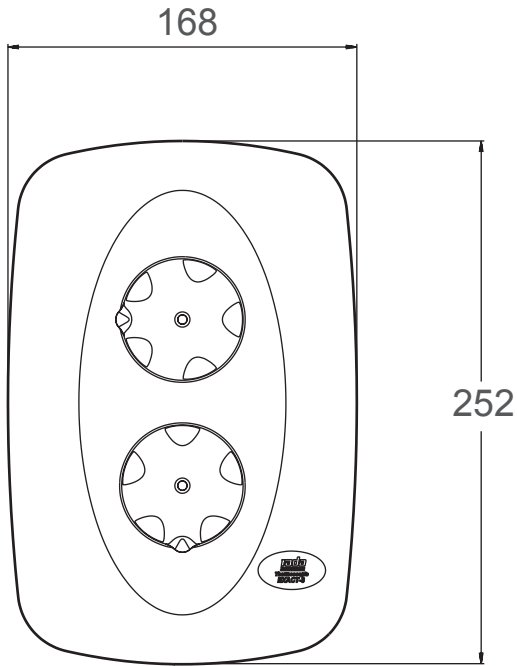

Dimensions (mm)

Rada bsr-s 300 fittings