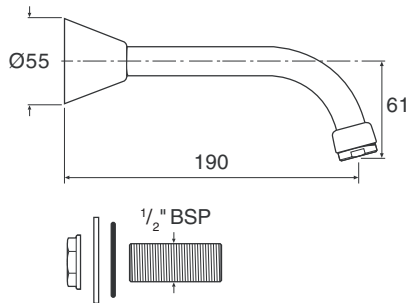

**Rada SP WD110 1.1503.727** Deck Mounted Basin Spout.  
A deck mounted basin spout with 110mm throw supplied complete with 5 l/min flow regulator (optional flow straightener also supplied).

**Rada SP WHD110 1.1503.728** Deck Mounted Basin Spout - High.  
A high neck deck mounted basin spout with 105mm throw supplied complete with 5 l/min flow regulator (optional flow straightener also supplied).

**Rada SP W150X 1.1503.731** Wall Mounted Spout.  
A wall mounted basin spout with 150mm throw supplied complete with 5 l/min flow regulator (optional flow straightener also supplied).

TECHNICAL SPECIFICATION

**Installation and Maintenance**

Please refer to the appropriate Product Manual.

**Accessories**

Adaptors are available for:

1/2" BSP to NPT adaptor, Part No: 2.1503.737 wall mounted spouts only.

**Materials**

Chrome plated brass.

**Dimensions (mm)**

SP14, Part No. 2.1.122.65.2

SP WD100, Part No. 1.1503.726

SP WD110, Part No. 1.1503.727

SP WHD110, Part No. 1.1503.728

SP W150, Part No. 1.1503.729

SP W190, Part No. 1.1503.730