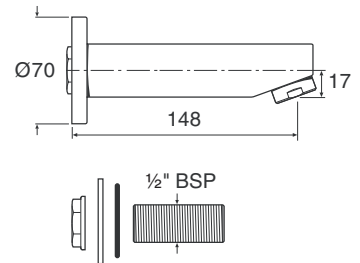

**Rada SP WD110 1.1503.727** Deck Mounted Basin Spout.  
A deck mounted basin spout with 110mm throw supplied complete with 5 l/min flow regulator (optional flow straightener also supplied).

**Rada SP WHD110 1.1503.728** Deck Mounted Basin Spout - High.  
A high neck deck mounted basin spout with 105mm throw supplied complete with 5 l/min flow regulator (optional flow straightener also supplied).

**Rada SP W150X 1.1503.731** Wall Mounted Spout.  
A wall mounted basin spout with 150mm throw supplied complete with 5 l/min flow regulator (optional flow straightener also supplied).

TECHNICAL SPECIFICATION

Chrome plated brass.

**Dimensions (mm)**

SP14, Part No. 2.1.122.65.2

SP WD100, Part No. 1.1503.726

SP WD110, Part No. 1.1503.727

SP WHD110, Part No. 1.1503.728

SP W150, Part No. 1.1503.729

SP W190, Part No. 1.1503.730