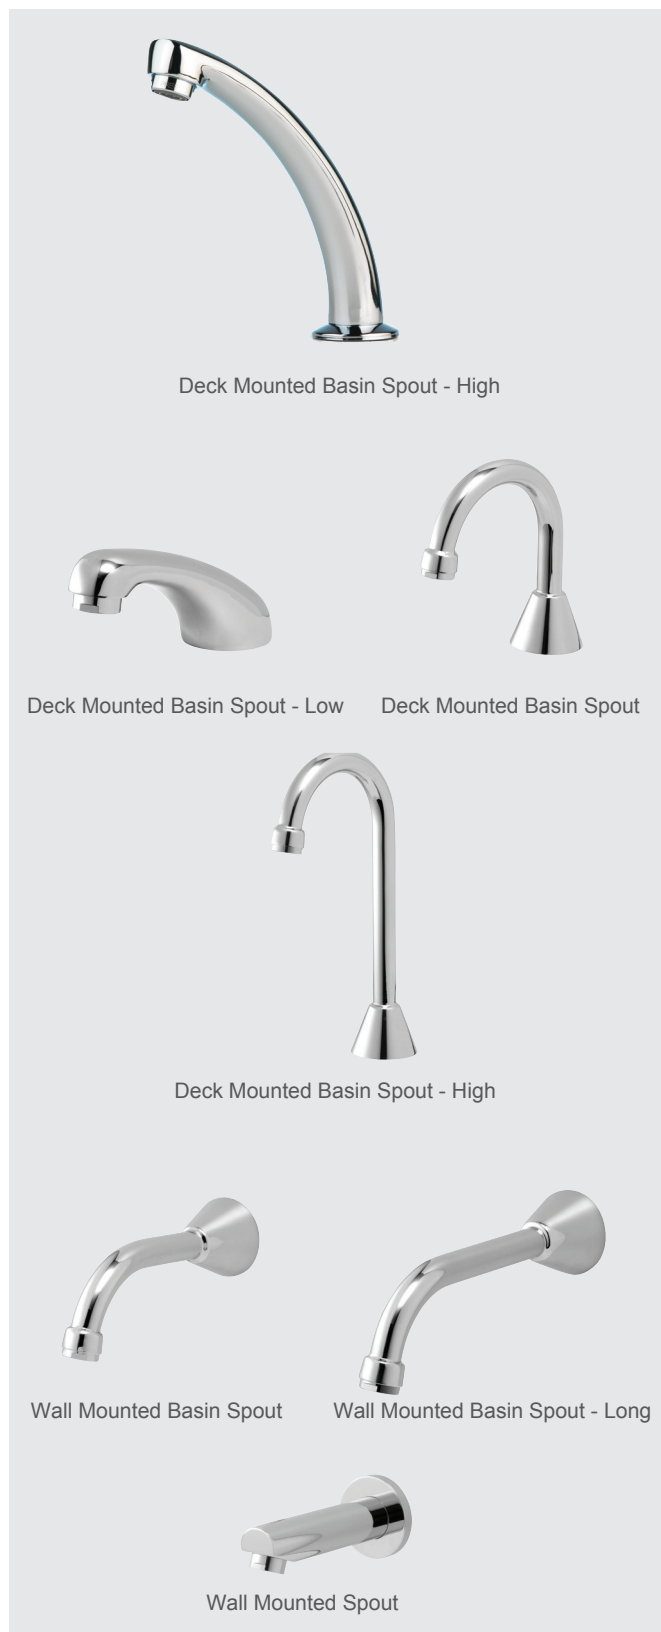

## RADA BASIN SPOUTS

- Range of ½" wall and deck mounted basin spouts for the washroom
- Durable polished chrome finish
- Easy to install
- Fitted with 5 litres/minute flow regulator

**Specify as follows:**

**Rada SP 14 2.1.122.65.2** Deck Mounted Basin Spout - High.  
A deck mounted basin spout with 130mm throw supplied complete with 5 l/min flow regulator (optional flow straightener also supplied).

**Rada SP WD100 1.1503.726** Deck Mounted Basin Spout - Low.  
A deck mounted basin spout with 100mm throw supplied complete with 5 l/min flow regulator (optional flow straightener also supplied).

**Rada SP WD110 1.1503.727** Deck Mounted Basin Spout.  
A deck mounted basin spout with 110mm throw supplied complete with 5 l/min flow regulator (optional flow straightener also supplied).

**Rada SP WHD110 1.1503.728** Deck Mounted Basin Spout - High.  
A high neck deck mounted basin spout with 105mm throw supplied complete with 5 l/min flow regulator (optional flow straightener also supplied).

**Rada SP W150X 1.1503.731** Wall Mounted Spout.  
A wall mounted basin spout with 150mm throw supplied complete with 5 l/min flow regulator (optional flow straightener also supplied).

TECHNICAL SPECIFICATION