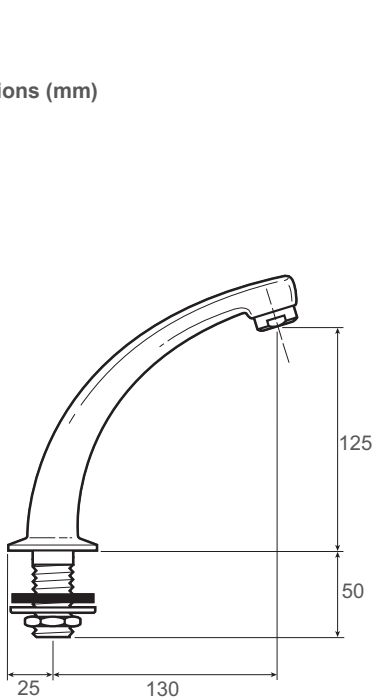

**Rada SP WD110 1.1503.727** Deck Mounted Basin Spout.  
A deck mounted basin spout with 110mm throw supplied complete with 5 l/min flow regulator (optional flow straightener also supplied).

**Rada SP WHD110 1.1503.728** Deck Mounted Basin Spout - High.  
A high neck deck mounted basin spout with 105mm throw supplied complete with 5 l/min flow regulator (optional flow straightener also supplied).

**Rada SP W150X 1.1503.731** Wall Mounted Spout.  
A wall mounted basin spout with 150mm throw supplied complete with 5 l/min flow regulator (optional flow straightener also supplied).

TECHNICAL SPECIFICATION

**Installation and Maintenance**

Please refer to the appropriate Product Manual.

**Accessories**

Adaptors are available for:

1/2" BSP to NPT adaptor, Part No: 2.1503.737 wall mounted spouts only.

**Materials**

Chrome plated brass.

**Dimensions (mm)**

SP14, Part No. 2.1.122.65.2

SP WD100, Part No. 1.1503.726

SP WD110, Part No. 1.1503.727

SP WHD110, Part No. 1.1503.728

SP W150, Part No. 1.1503.729

SP W190, Part No. 1.1503.730