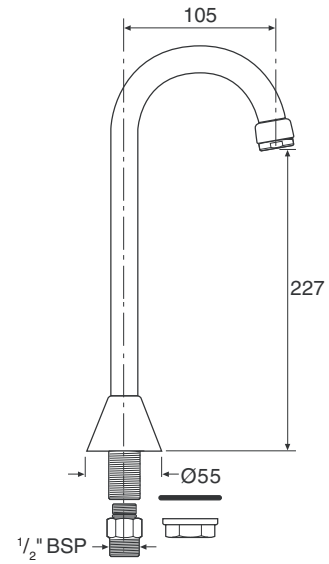

**Rada SP W150 1.1503.729** Wall Mounted Basin Spout.  
A wall mounted basin spout with 150mm throw supplied complete with 5 l/min flow regulator (optional flow straightener also supplied).

**Rada SP W190 1.1503.730** Wall Mounted Basin Spout - Long.  
A wall mounted basin spout with 190mm throw supplied complete with 5 l/min flow regulator (optional flow straightener also supplied).

**Rada SP W150X 1.1503.731** Wall Mounted Spout.  
A wall mounted basin spout with 150mm throw supplied complete with 5 l/min flow regulator (optional flow straightener also supplied).

TECHNICAL SPECIFICATION

**Installation and Maintenance**

Please refer to the appropriate Product Manual.

**Accessories**

Adaptors are available for:

1/2" BSP to NPT adaptor, Part No: 2.1503.737 wall mounted spouts only.

**Materials**

Chrome plated brass.

**Dimensions (mm)**

SP14, Part No. 2.1.122.65.2

SP WD100, Part No. 1.1503.726

SP WD110, Part No. 1.1503.727

SP WHD110, Part No. 1.1503.728

SP W150, Part No. 1.1503.729

SP W190, Part No. 1.1503.730