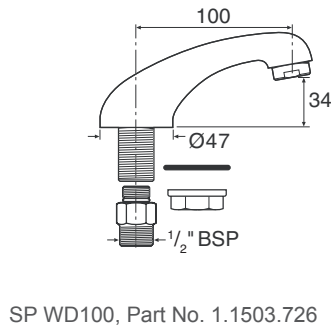

**Rada SP WD110 1.1503.727** Deck Mounted Basin Spout.  
A deck mounted basin spout with 110mm throw supplied complete with 5 l/min flow regulator (optional flow straightener also supplied).

**Rada SP WHD110 1.1503.728** Deck Mounted Basin Spout - High.  
A high neck deck mounted basin spout with 105mm throw supplied complete with 5 l/min flow regulator (optional flow straightener also supplied).

**Rada SP W150X 1.1503.731** Wall Mounted Spout.  
A wall mounted basin spout with 150mm throw supplied complete with 5 l/min flow regulator (optional flow straightener also supplied).

TECHNICAL SPECIFICATION

**Installation and Maintenance**

Please refer to the appropriate Product Manual.

**Accessories**

Adaptors are available for:

1/2" BSP to NPT adaptor, Part No: 2.1503.737 wall mounted spouts only.

**Materials**

Chrome plated brass.

**Dimensions (mm)**

SP14, Part No. 2.1.122.65.2

SP WD100, Part No. 1.1503.726

SP WD110, Part No. 1.1503.727

SP WHD110, Part No. 1.1503.728

SP W150, Part No. 1.1503.729

SP W190, Part No. 1.1503.730