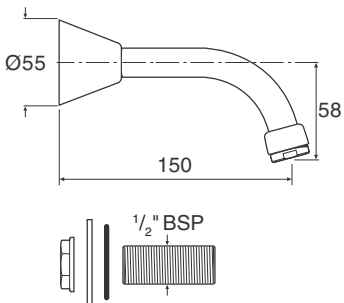

**Rada SP WD110 1.1503.727** Deck Mounted Basin Spout.  
A deck mounted basin spout with 110mm throw supplied complete with 5 l/min flow regulator (optional flow straightener also supplied).

**Rada SP WHD110 1.1503.728** Deck Mounted Basin Spout - High.  
A high neck deck mounted basin spout with 105mm throw supplied complete with 5 l/min flow regulator (optional flow straightener also supplied).

**Rada SP W150X 1.1503.731** Wall Mounted Spout.  
A wall mounted basin spout with 150mm throw supplied complete with 5 l/min flow regulator (optional flow straightener also supplied).

TECHNICAL SPECIFICATION

**Installation and Maintenance**

Please refer to the appropriate Product Manual.

**Accessories**

Adaptors are available for:

1/2" BSP to NPT adaptor, Part No: 2.1503.737 wall mounted spouts only.

**Materials**

Chrome plated brass.

**Dimensions (mm)**

SP14, Part No. 2.1.122.65.2

SP WD100, Part No. 1.1503.726

SP WD110, Part No. 1.1503.727

SP WHD110, Part No. 1.1503.728

SP W150, Part No. 1.1503.729

SP W190, Part No. 1.1503.730