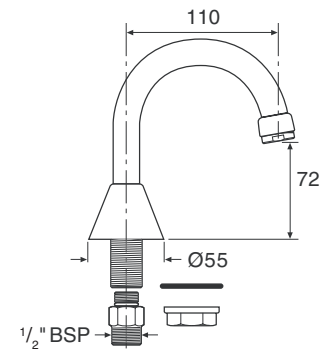

**Rada SP W150X 1.1503.731** Wall Mounted Spout.  
A wall mounted basin spout with 150mm throw supplied complete with 5 l/min flow regulator (optional flow straightener also supplied).

TECHNICAL SPECIFICATION

**Installation and Maintenance**

Please refer to the appropriate Product Manual.

**Accessories**

Adaptors are available for:

1/2" BSP to NPT adaptor, Part No: 2.1503.737 wall mounted spouts only.

**Materials**

Chrome plated brass.

**Dimensions (mm)**

SP14, Part No. 2.1.122.65.2

SP WD100, Part No. 1.1503.726

SP WD110, Part No. 1.1503.727

SP WHD110, Part No. 1.1503.728

SP W150, Part No. 1.1503.729

SP W190, Part No. 1.1503.730