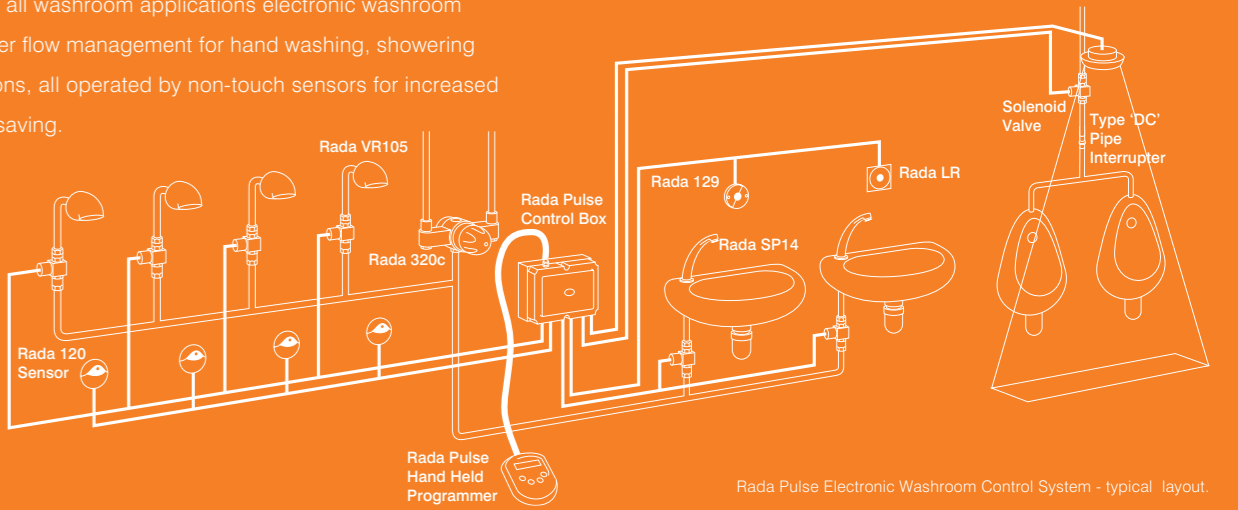

Designed for integration into all washroom applications electronic washroom controls provide reliable water flow management for hand washing, showering and urinal flushing applications, all operated by non-touch sensors for increased levels of hygiene and water saving.